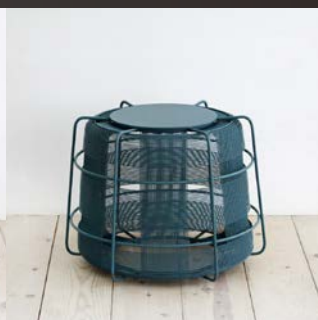

SPACE  
 ORL-K9-SDG / TABLE LIGHT  
 W310×D295×H410  
 GALVANIZED IRON  
 ¥49,800

TRINA  
 ORL-K19-MTL / STAND LIGHT  
 W450×D450×H1050  
 GALVANIZED IRON  
 ¥120,000

BULLET SHORT-WHITE  
 ORL-K10-SWH / STAND LIGHT  
 W290×D290×H1550  
 GALVANIZED IRON  
 ¥168,000

BULLET SHORT-BLACK  
 ORL-K10-SBK / STAND LIGHT  
 W290×D290×H1550  
 GALVANIZED IRON  
 ¥168,000

CONCORD-GRAY  
 ORF-KS1-GR / STOOL  
 W390×D390×H530  
 GALVANIZED IRON  
 ¥59,000

CONCORD-MARINE  
 ORF-KS1-MR / STOOL  
 W390×D390×H530  
 GALVANIZED IRON  
 ¥59,000