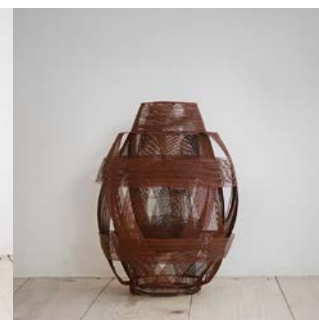

LATTICE S
ORL-K11-SDG / CANDLE HOLDER
W180×D180×H180
GALVANIZED IRON
¥22,800

ORLA S-TANGERINE
ORL-K13-STG / CANDLE HOLDER
W240×D240×H290
GALVANIZED IRON
¥36,000